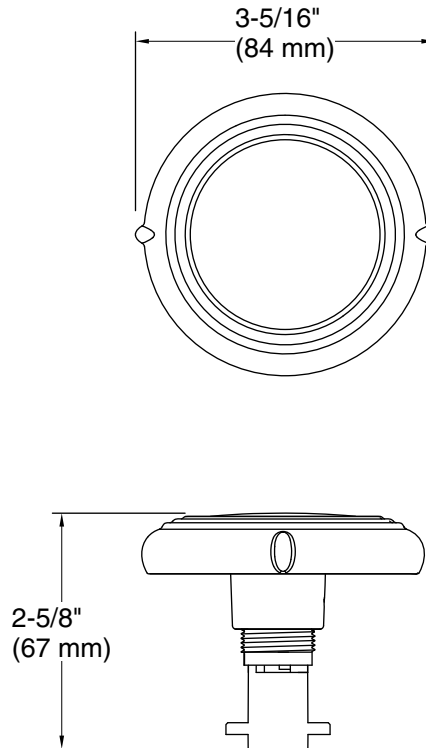

Required Products/Accessories

K-37380 30" Rough-in Cable Bath Drain

or

K-37383 Rough-in cable bath drain, PVC, 30" cable with tubing

or

K-37382 45" Rough-in Cable Bath Drain

or

K-37385 rough-in cable drain, PVC, 45" cable

or

K-37386 rough-in cable drain, PVC, 30" cable

Recommended Products/Accessories

K-23723 Faucet cleaner

Included Components

Additional Components:

- Alignment tool
- Decorative flange with flange nut
- Handle
- Overflow escutcheon
- Stopper

Technical Information

All product dimensions are nominal.

Notes

Install this product according to the installation guide.